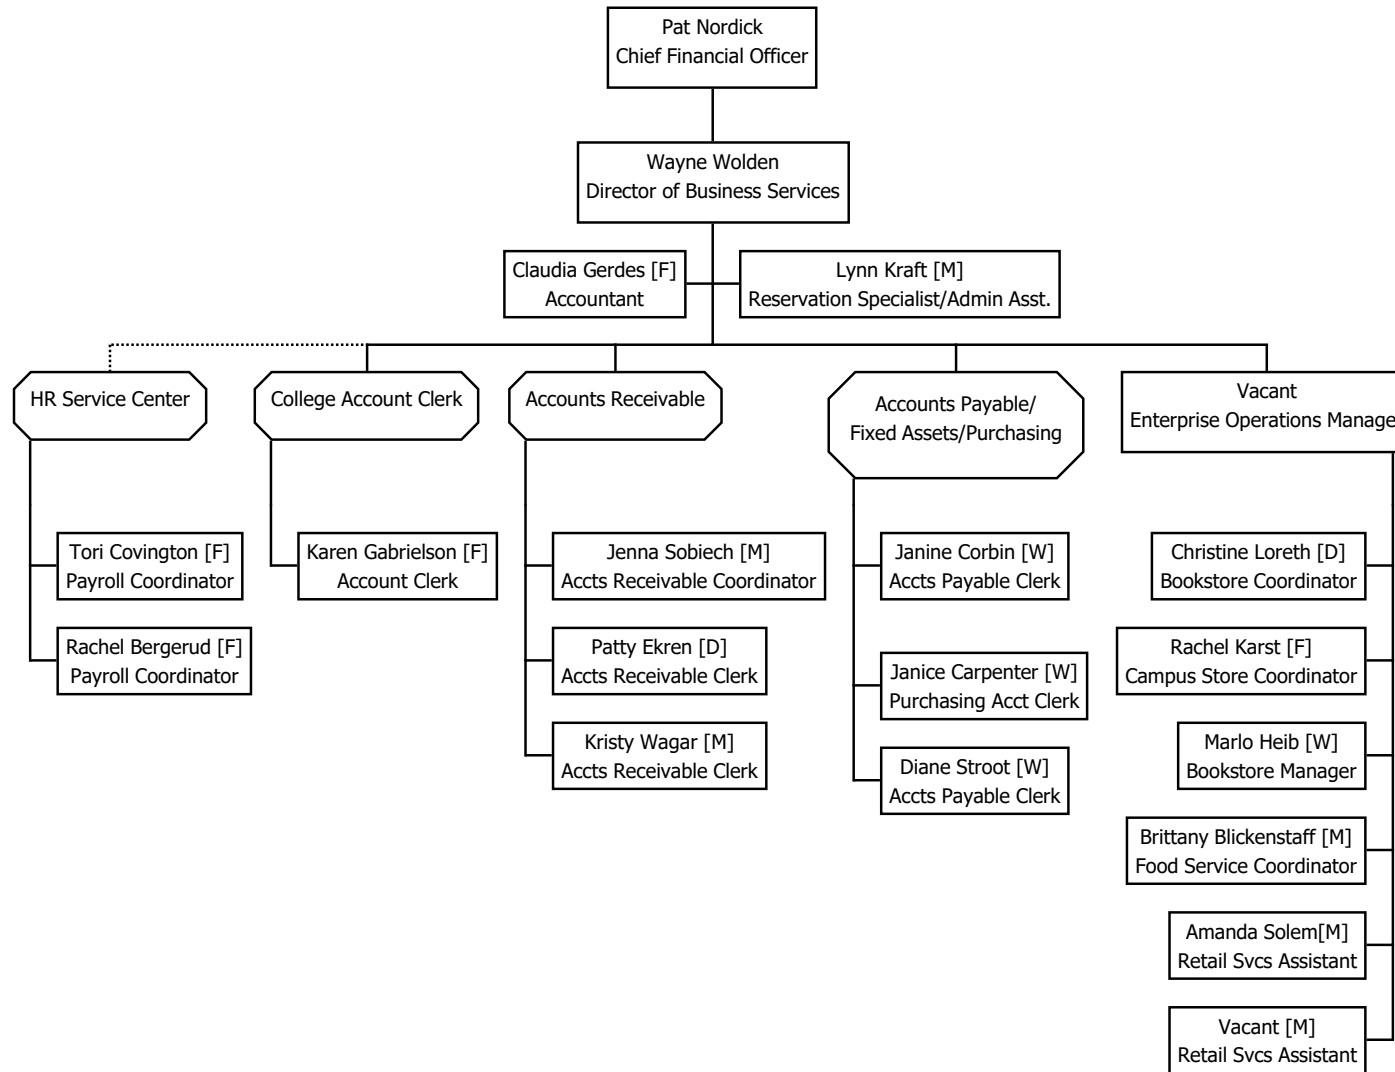

MINNESOTA STATE COMMUNITY AND TECHNICAL COLLEGE
BUSINESS SERVICES