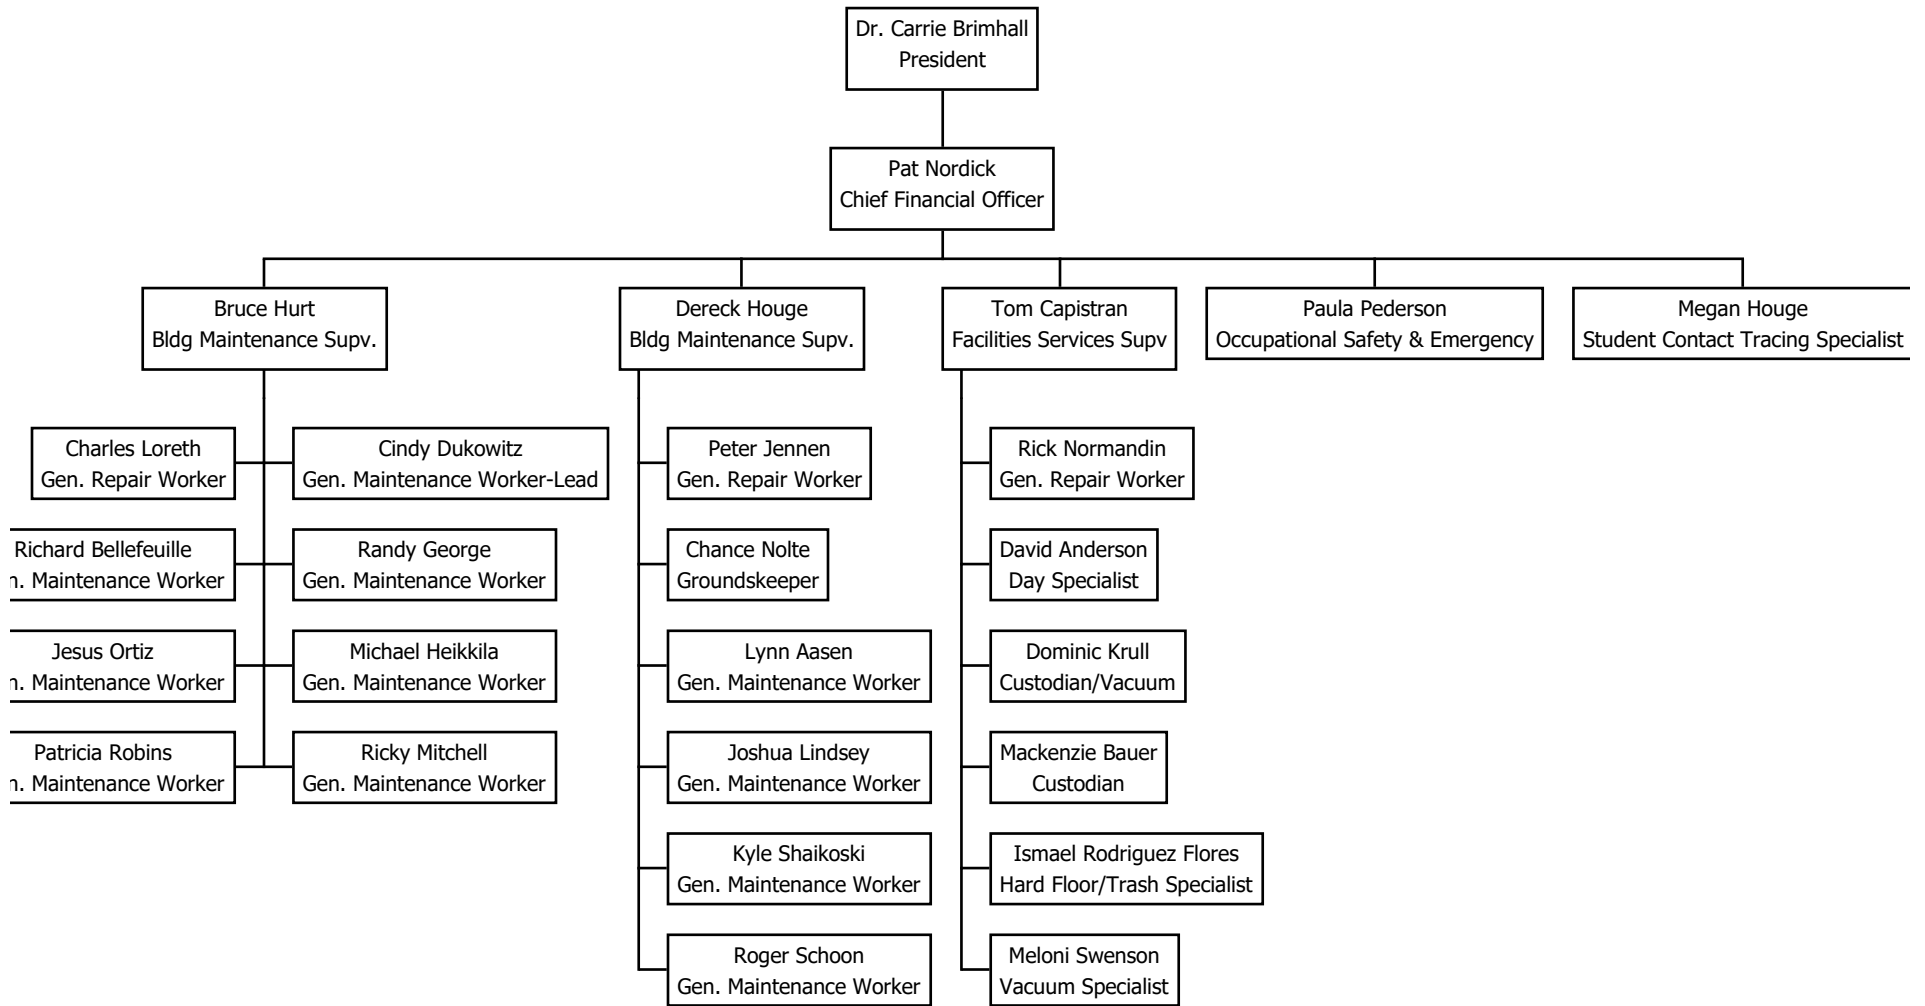

MINNESOTA STATE COMMUNITY AND TECHNICAL COLLEGE
PHYSICAL PLANT & FACILITIES