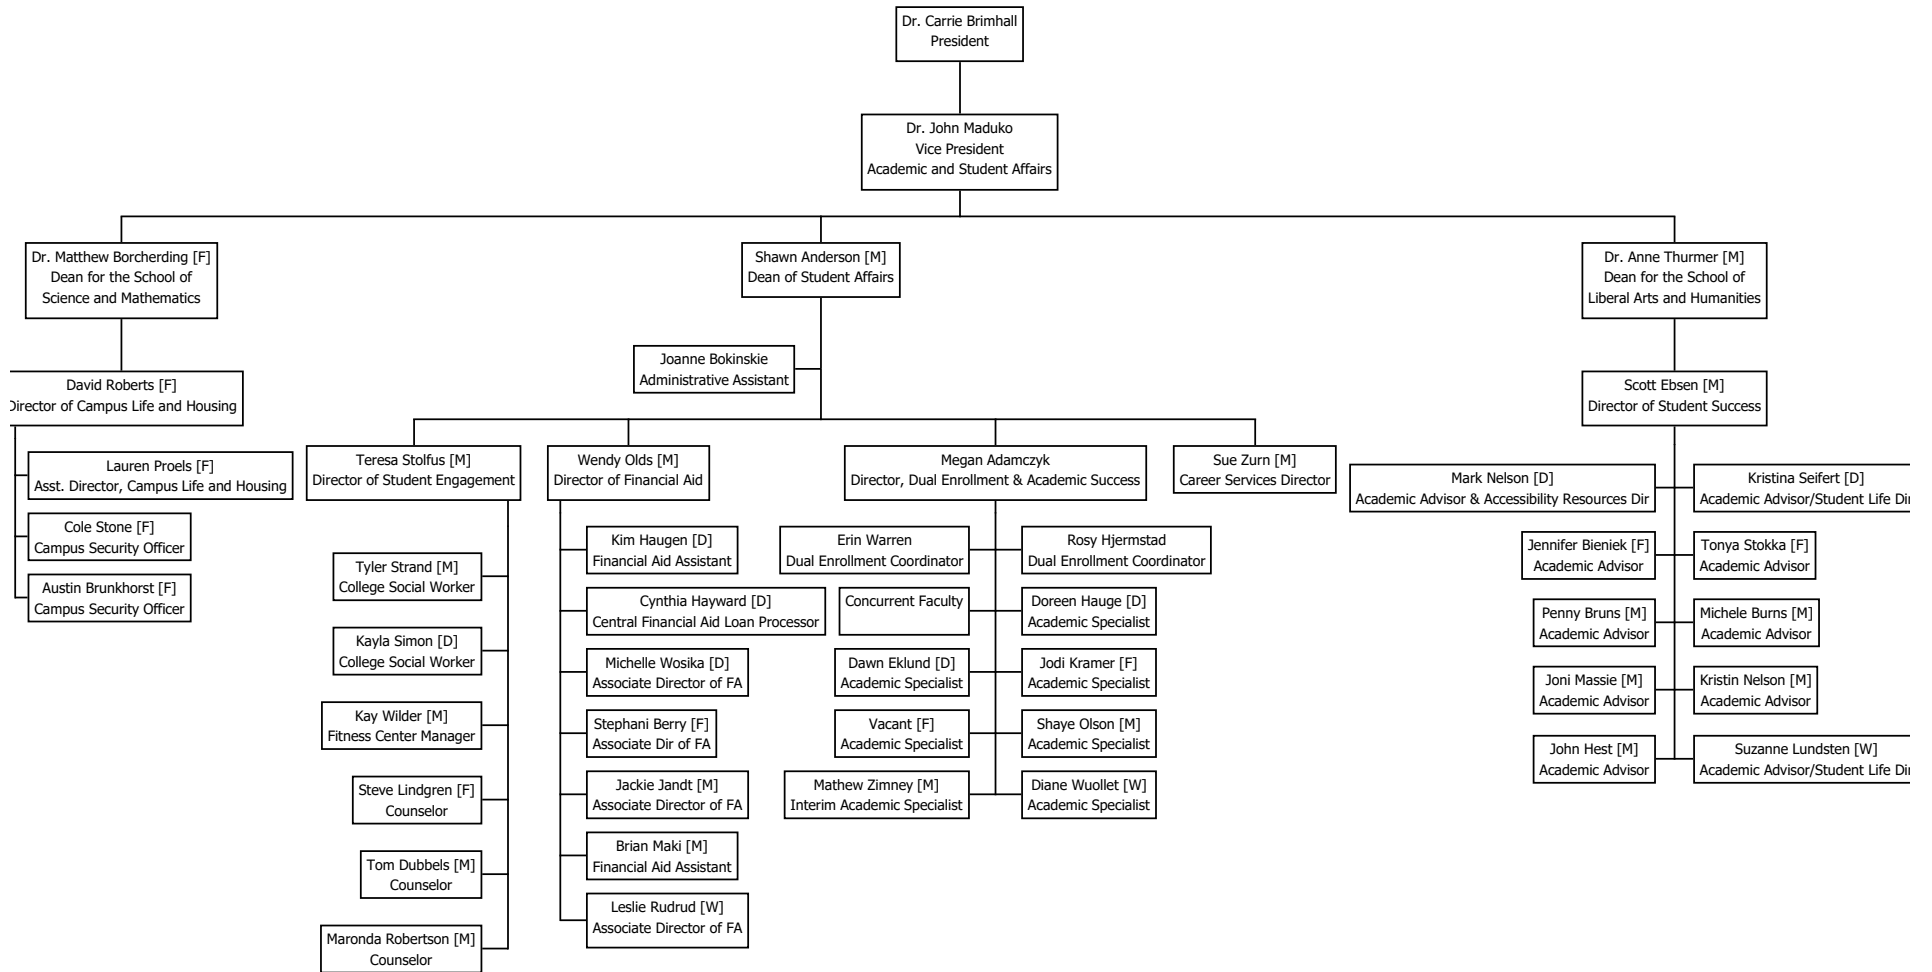

MINNESOTA STATE COMMUNITY AND TECHNICAL COLLEGE
ACADEMIC AND STUDENT AFFAIRS - STUDENT AFFAIRS