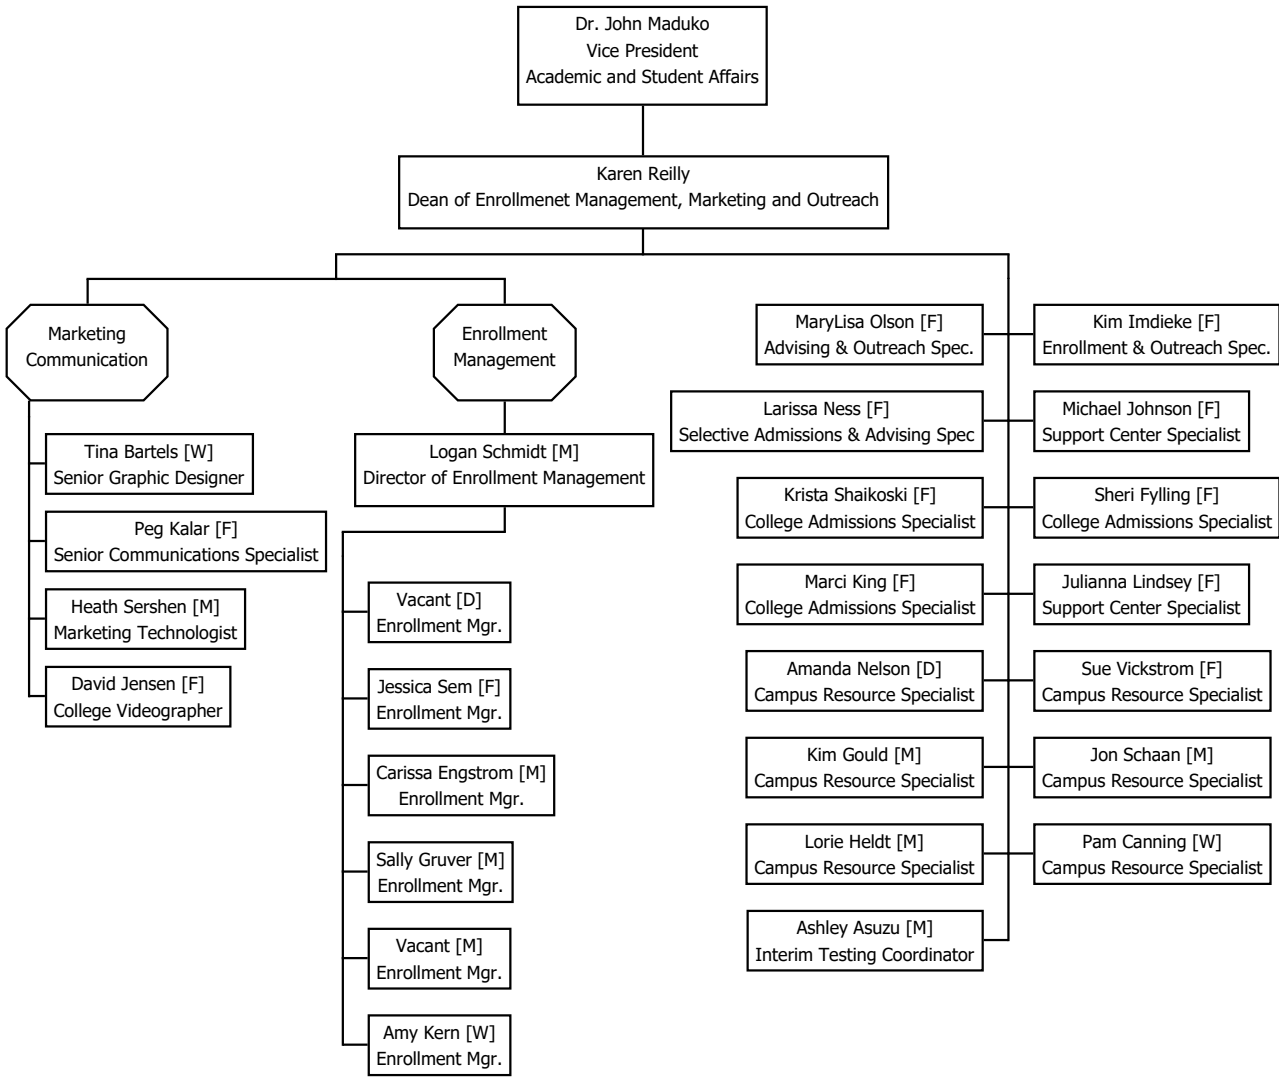

MINNESOTA STATE COLLEGES AND UNIVERSITIES
MINNESOTA STATE COMMUNITY AND TECHNICAL COLLEGE

MINNESOTA STATE COMMUNITY AND TECHNICAL COLLEGE
ACADEMIC AND STUDENT AFFAIRS

MINNESOTA STATE COMMUNITY AND TECHNICAL COLLEGE
ACADEMIC AND STUDENT AFFAIRS
ENROLLMENT MANAGEMENT AND MARKETING/COMMUNICATIONS