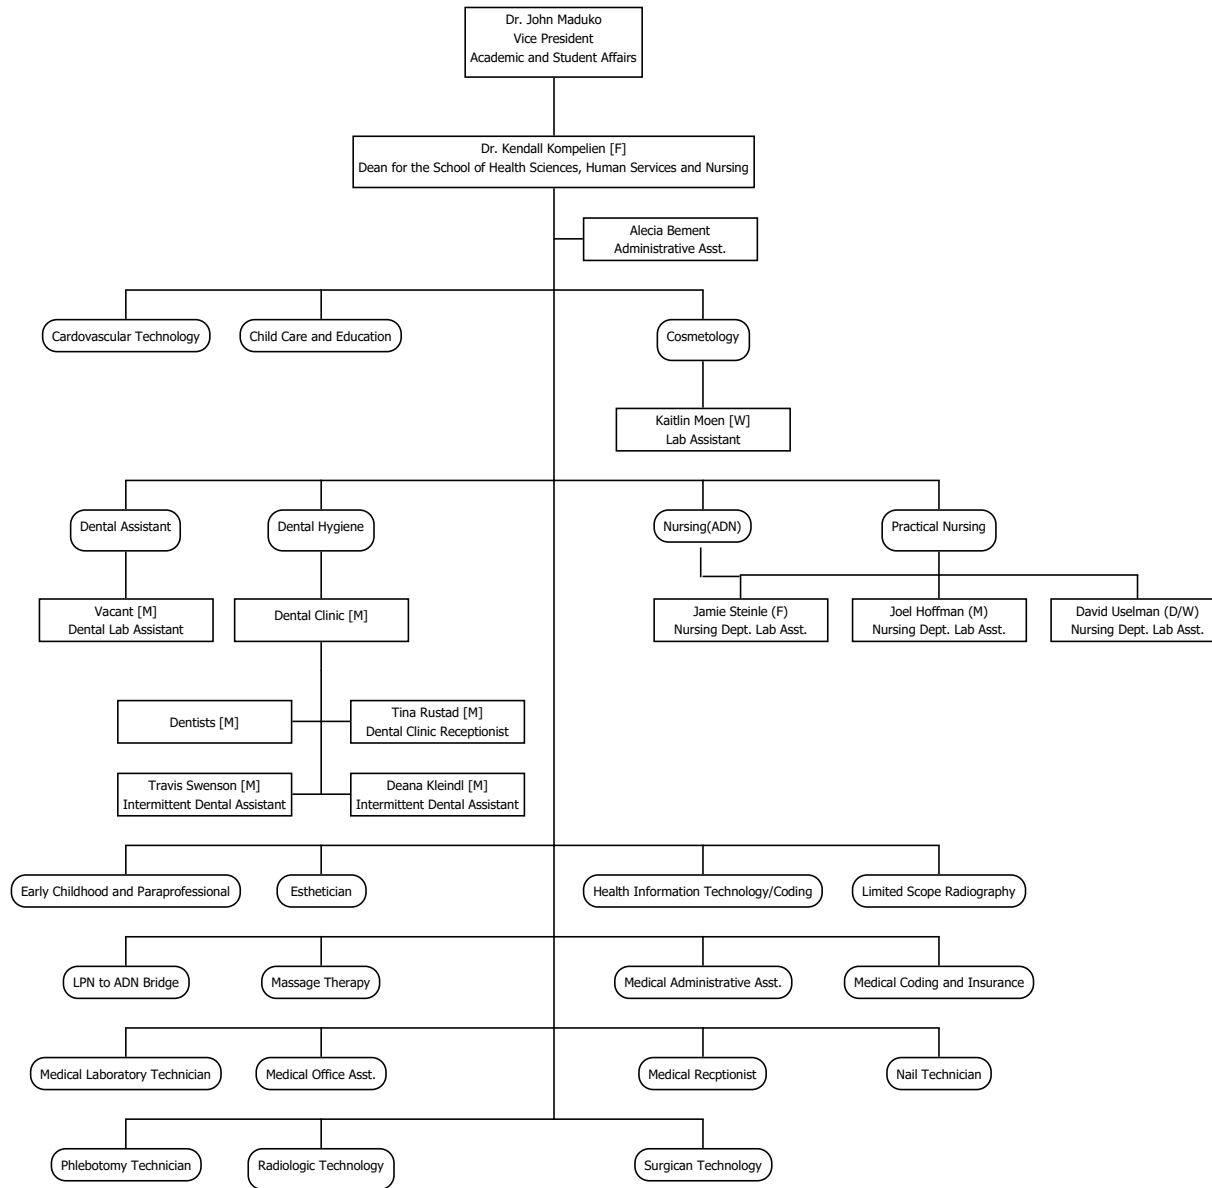

MINNESOTA STATE COMMUNITY AND TECHNICAL COLLEGE
SCHOOL FOR HEALTH SCIENCES, HUMAN SERVICES AND NURSING